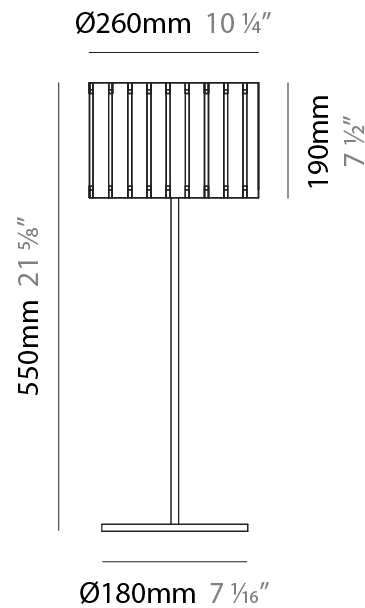

PROJECT
TYPE
SPECIFIER
QUANTITY
DATE

LUZ OCULTA WOOD PORTABLE

D54038- _____ - _____

base number   Finish Options   Finish Options

1. To build a product code in our configurator select the specify button on the base model # product page
2. To build a manual product code on this datasheet choose from the options listed below in blue font and add the suffix to the base model #

GENERAL

Series: Luz Oculta
Subseries: Luz Oculta Wood
Brand: Fambuena
Division: Design
Mounting Type: Portable
Mounting Location: Table
Subcategory: Table

PHYSICAL

Shape: Cylinder
Diameter (mm): 260
Diameter (in): 10 ¼
Height (mm): 550
Height (in): 21 ⅝
Light Distribution: Direct / Indirect
Fixture Finish: [DOW](#) / [NAT](#)
Holder Finish: BRA / BRZ
Fixture Material: Metal / Wood
Upon Request: Bolt Down

ELECTRICAL

Number of Lamps: 1
Lamp Type: LED Retrofit
Lamp Shape: B10
Bulb Included: Bulb Not Included
Max. Wattage Per Lamp (W): 4
Lamp Base: E12
Input Voltage (V): 120

LED

OPTICAL

RATINGS AND CERTIFICATIONS

Certified By: Certified for North American Standards
IP rating: IP20